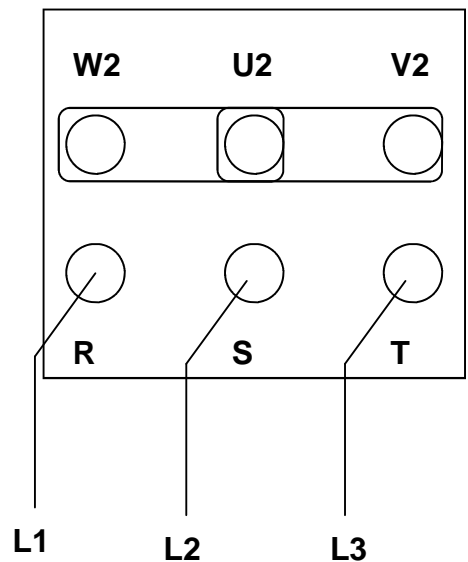

# Geared Motor Wiring

1 Phase 230 V

1 Phase 230 V

3 Phase 400 V

3 Phase 230 V

- Other Electrical Products Available from Amek
- Contactors
  - Inverters
  - Power Supplies
  - Push buttons
  - Din Rail terminals
  - DOL & Overloads
  - Timers, Counters & PEC's