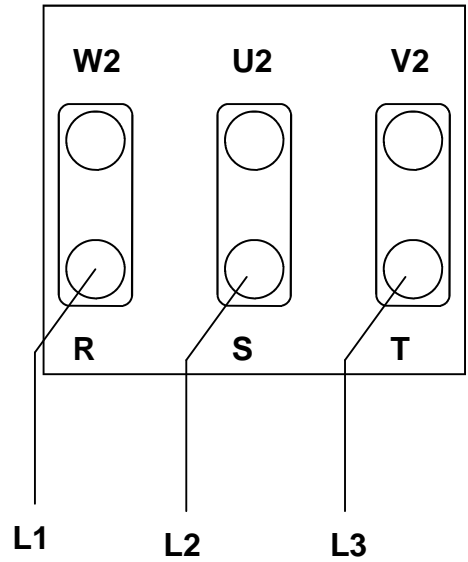

# Geared Motor Wiring

1 Phase 230 V

1 Phase 230 V

3 Phase 400 V

3 Phase 230 V

- Other Electrical Products Available from Amek
- Contactors
  - Inverters
  - Power Supplies
  - Push buttons
  - Din Rail terminals
  - DOL & Overloads
  - Timers, Counters & PEC's