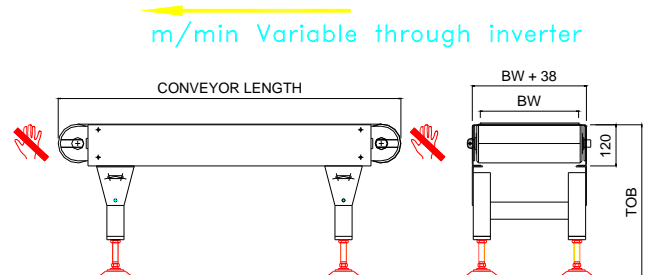

Conveyor specifications

- Belt Widths: 100mm to 1000mm
- Belt Type: 2ply PVC Green (other belt types available)
- Drive Type: 113 dia Drum Motor (geared motor as option)(80 diameter drive and idler options)
- Supports: Welded 'H' Section
- Finish: Painted Blue 5010 (Non standard colours available)
- 113 diameter pulleys (80mm as option)
- Fixed or variable speed
- Available in Mild steel or stainless steel
- Standard Design adopts straight conveyors, Inclined, Swan neck or metal free

- Swan neck incline conveyors
- Packing / Assembly tables / shelves
- Metal Detection Systems
- Part Cooling Tunnels
- Air Knives
- PEC control

 DENOTES AREA OF RESIDUAL RISK
NOTE:
CUSTOMER RESPONSIBILITY TO PROVIDE GUARDS TO ELIMINATE AREA OF RESIDUAL RISK